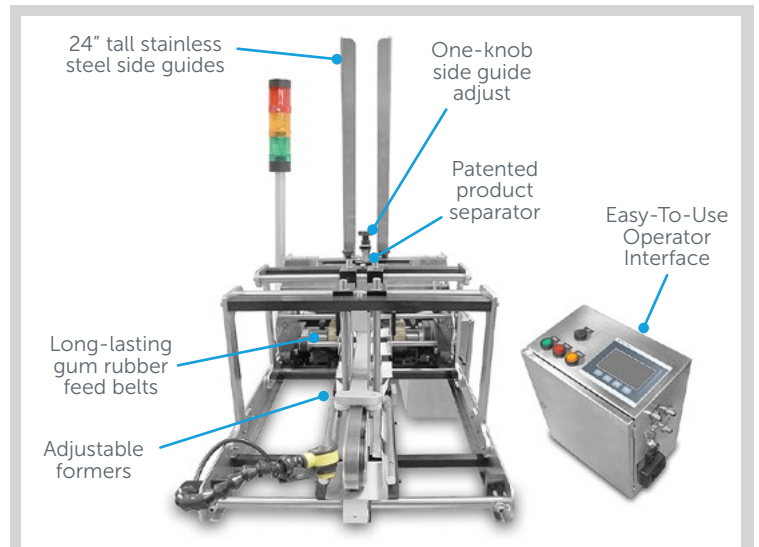

U-Card Former Feeder

Overview

Streamfeeder's U-Card Former is designed to feed, form and dispense a variety of cards, trays, and labels in U, J and L configurations. The card can then be placed on a variety of conveyor streams for product placement and wrapping. Perfect for microwave susceptor cards and chip board protective cards.

Standard Features

- Allen-Bradley touch screen display
- Long lasting natural rubber feed belts
- Vacuum assist
- One-knob side guide positioning
- Miss-detect
- Timeout stop
- Photo-sensor trigger input
- 24VDC inputs / outputs for system integration
- Trigger delay
- Self-triggering feature for stand-alone operation
- Stainless steel construction

Optional Features

- Powered rotating gate
- Speed matching
- Low stack detect
- Double sheet detect
- Tower lamp

Applications

- Flow Wrappers
- Food Packaging Lines
- Shrink Wrappers

Products (Scored Cardstock)

- Microwave Susceptor Cards
- Perforated Cards
- Scored Paperboard Cards
- Labels

Contact our experienced sales team today for a comprehensive review of your application/product and see how our U-Card Former Feeder can benefit your company.

Specifications

C dimension is measured with flaps folded down. Minimum C dimension for any size is 1"

Maximum Product Size

Maximum overall width: 12" (305 mm)
Maximum dimensions for A & B vary per configuration*

Minimum Product Size

A=2.25" (51) B=.5" (13) C=1" (25.4) Length=3" (76)

Min/Max Product Thickness

.003" to .04" (.076 to 1.02 mm)

Utilities

115/230vac, 50/60 Hz, 12/6A

Speed

Up to 7000"/minute (178m/min)

Weight

78 lbs. (35 kg)

Warranty

One year limited

Other sizes and thickness capabilities available.
Not all combinations for size are achievable.
* Call your sales professional to confirm maximum dimensions.
Product dependent. Other speeds available.

Hayssen | Rose Forgrove | Sandiacre | Schib | Simionato | Streamfeeder | Symach | Thiele

Streamfeeder - BW Flexible Systems

315 27th Avenue Northeast | Minneapolis, MN 55418 USA

+1 (763) 502-0000 Streamfeeder.com

2022.02

barrywehmler
bw
betterworld