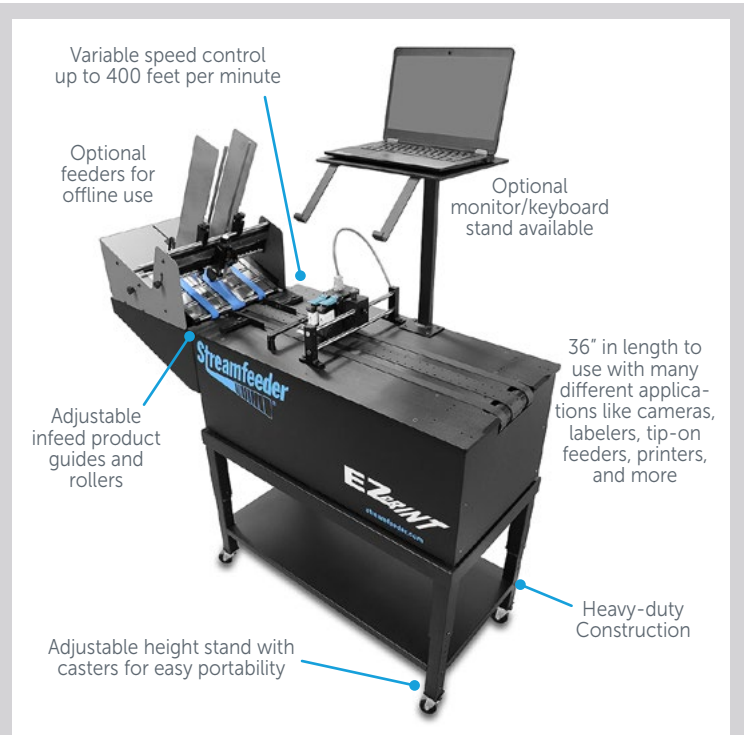

EZPrint Printing System

Overview

Streamfeeder's EZPrint-1, EZPrint-2 and EZPrint-3 systems are cost effective solutions for static inkjet printing of text messages, date stamps, lot codes, sequential numbers, logos, barcodes, pre-canceled or bulk rate permits, indicias, graphics, and more.

An optional keyboard/monitor stand is available. For off-line projects, small and large format friction feeders are available for product feeding.

Standard Features

- Center vacuum belt
- Infeed guides
- Infeed nip wheel
- Variable speed control
- Vacuum blower
- Mounting stand
- Casters

Contact our experienced sales team today for a comprehensive review of your application/product and see how our Offline Printing Systems can benefit your company.

Specifications
Maximum Product Size 10" wide x 13" long (254 x 330 mm)
Minimum Product Size 2" wide x 3" long (51 x 76 mm)
Right to left configurations available upon special request.
Utilities 115vac, 60Hz, 10A
Dimensions 36 L x 18 W x 34.25-37 H in (91 x 46 x 87-94 cm)
Warranty One year limited
Other sizes and thickness capabilities available.